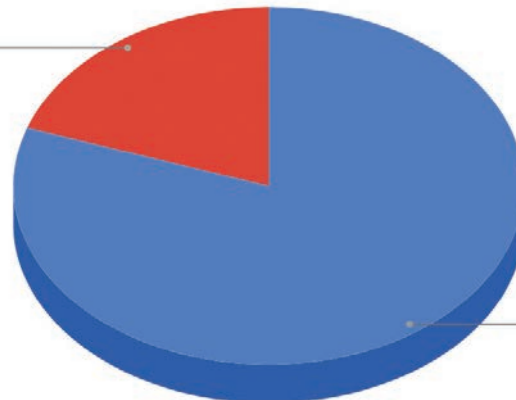

DECEMBER	
Gold Envelopes	\$ 3,160.00
Other Centennial II Gifts	\$ 46,100.00
<i>WeShare</i> Centennial	\$ 910.00
TOTAL	\$ 50,170.00

Total Loan \$3.8 Million

\$750,000
Balance Due
19.7%

Sign up to save your seat
on the bus to Washington DC
Cost \$30