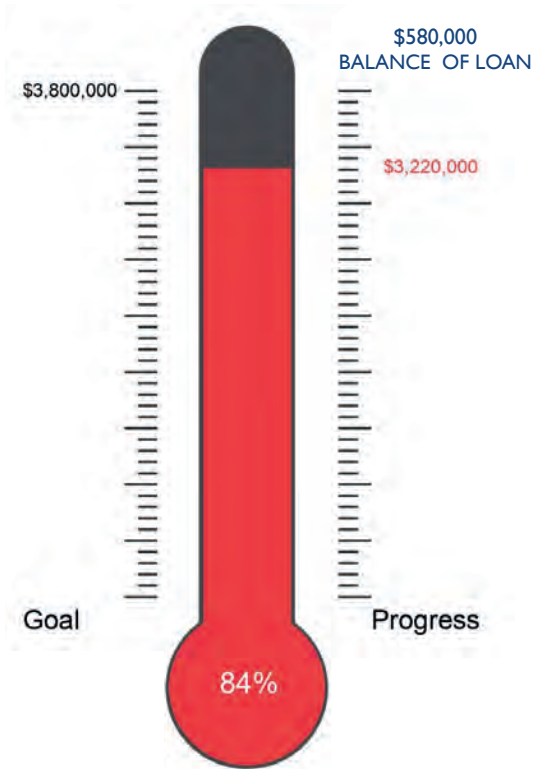

centennial campaign progress

FR. RICHARD GILL

Everyone is so proud of our beautifully renovated Church, which we completed just five years ago.