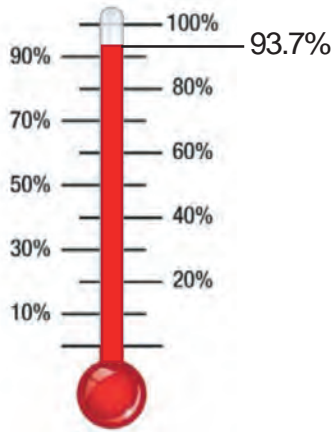

# PARISH IMPROVEMENT PROGRAM

SACRED HEART STRONG

Improvements to the Church Entrance:	\$40,000
Beautification of the Church Interior:	\$30,000
Replace Parish Center Gutters:	\$25,000
Outdoor Stations of the Cross:	\$20,000
Commemorative Shrine of First Chapel and Burial Site of the Hances:	\$20,000