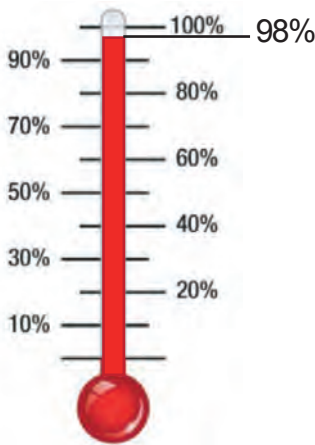

Improvements to the Church Entrance:	$40,000
Beautification of the Church Interior:	$30,000
Replace Parish Center Gutters:	$25,000
Outdoor Stations of the Cross:	$20,000
Commemorative Shrine of First Chapel and Burial Site of the Hances:	$20,000

Total	$135,000

COMMITMENTS

Gifts: 35

Total Committed: $132,500

Average pledge: $3,785

Remainder to reach our goal: $2,500

Give your pledge today to keep Sacred Heart Strong! If we go over our goal, the remainder will be saved and dedicated to eventually resurfacing the parking lot (a $100,000 project!)

WeShare: sacredheartpattersonny.churchgiving.com

HELP OUT THOSE IN NEED IN THE BRONX THIS CHRISTMAS.

Cleaning supplies, baby items, kitchen supplies,
pantry food, winter gear, first aid basic items.

No previously used items - only new, please.

Drop off toys for homeless children and essential items
for homeless families in the Bronx

inside the entrance to our gym by Dec 22.

ST ANTHONY
OF PADUA

ROMAN CATHOLIC CHURCH

st lawrence o'toole
sacred heart